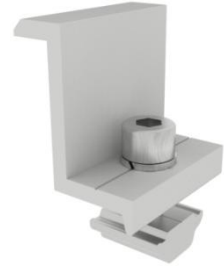

## Mid Clamp & End Clamp

**MG-MC-C Mid Clamp**  
30/32/35/40/45/50 mm

**MG-EC-C End Clamp**  
30/32/35/40/45/50 mm

**MG-AGM-MC Mid Clamp**  
25/30/35/40/45/46/50 mm

**MG-AGM-EC End Clamp**  
25/30/35/40/45/46/50 mm

**MG-AMC-C Adjustable Mid Clamp**  
35mm~55 mm

**MG-AEC-B Adjustable End Clamp**  
35mm~55 mm

**MG-TF-MC-L80 Thin Film Mid Clamp, 80 mm**  
**MG-TF-MC-L120 Thin Film Mid Clamp, 120 mm**

**MG-TF-EC-L80 Thin Film End Clamp, 80 mm**  
**MG-TF-EC-L120 Thin Film End Clamp, 120 mm**