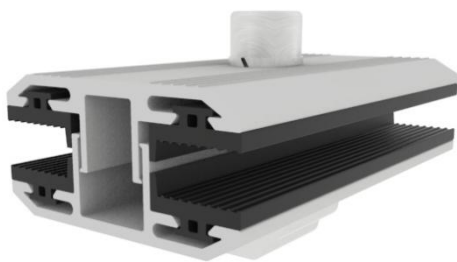

## Mid Clamp & End Clamp

**MG-MC-C Mid Clamp**  
30/32/35/40/45/50 mm

**MG-EC-C End Clamp**  
30/32/35/40/45/50 mm

**MG-AGM-MC Mid Clamp**  
25/30/35/40/45/46/50 mm

**MG-AGM-EC End Clamp**  
25/30/35/40/45/46/50 mm

**MG-AMC-C Adjustable Mid Clamp**  
35mm~55 mm

**MG-AEC-B Adjustable End Clamp**  
35mm~55 mm

**MG-TF-MC-L80 Thin Film Mid Clamp, 80 mm**  
**MG-TF-MC-L120 Thin Film Mid Clamp, 120 mm**

**MG-TF-EC-L80 Thin Film End Clamp, 80 mm**  
**MG-TF-EC-L120 Thin Film End Clamp, 120 mm**