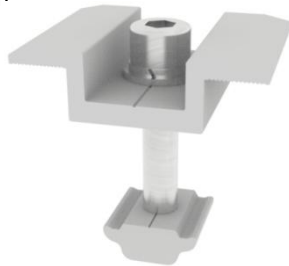

## Mid Clamp & End Clamp

**MG-MC-C Mid Clamp**  
30/32/35/40/45/50 mm

**MG-EC-C End Clamp**  
30/32/35/40/45/50 mm

**MG-AGM-MC Mid Clamp**  
25/30/35/40/45/46/50 mm

**MG-AGM-EC End Clamp**  
25/30/35/40/45/46/50 mm

**MG-AMC-C Adjustable Mid Clamp**  
35mm~55 mm

**MG-AEC-B Adjustable End Clamp**  
35mm~55 mm

**MG-TF-MC-L80 Thin Film Mid Clamp, 80 mm**  
**MG-TF-MC-L120 Thin Film Mid Clamp, 120 mm**

**MG-TF-EC-L80 Thin Film End Clamp, 80 mm**  
**MG-TF-EC-L120 Thin Film End Clamp, 120 mm**